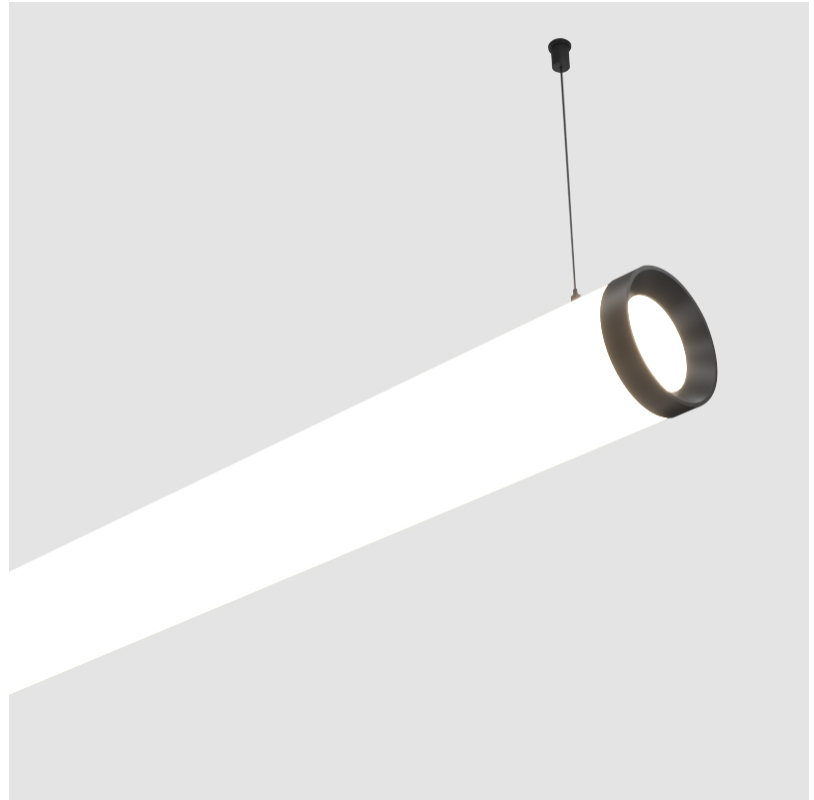

GENERAL

Series: Bunga Plus
Brand: Prolicht
Division: Architectural
Mounting Type: Suspension
Mounting Location: Ceiling
Subcategory: Profile

PHYSICAL

Shape: Cylinder
Length (mm): 2058
Length (in): 81
Width (mm): 115
Width (in): 4 1/2
Height (mm): 115
Height (in): 4 1/2
Max. Overall Height (mm): 2115
Max. Overall Height (in): 83 1/4
Light Distribution: Omnidirectional
Weight (kg): 6.492
Weight (lbs): 14.312
Diffuser: [PMMA - Opal](#)
Fixture Finish: [SSR / BKV / CWI / CRY / HAB / UFT / ITA / RUA / FTG / MYG / LOD / PUS / FRO / FUP / KIA / POP / BLS / SPG / MEY / GOH / GUM / CHC / COM / ABZ / JAG / OBR / MOS / ROR](#)
Fixture Material: Aluminum
Cable Details: [2000mm or 4000mm Transparent Cable](#)
Upon Request: Cable colour - White / Black / Orange / Red

ELECTRICAL

Lamp Type: LED (Zhaga Standard)
Input Wattage (W): 35
Total Output Wattage (W): 28 / 22.8 (3500K)
Dimming: [Non-Dimming / Phase Dimming (120Vac only) / 0-10V Dimming](#)
Driver Included: Yes
Driver Location: Integrated
Driver Type: Constant Current - 120 / 277Vac
Driver Class: Class 2
Input Voltage (V): 120 - 277
Constant Current (MA): 350 / 500 (3500K)

LED

Color Temperature (°K): [3000 / 3500 / 4000](#)
Max. Delivered Lumen (lm): 3870 / 4008 / 4090
CRI: >80 CRI
Lamp Life (hrs): 50000

OPTICAL

RATINGS AND CERTIFICATIONS

Certified By: Certified for North American Standards
IP rating: IP20