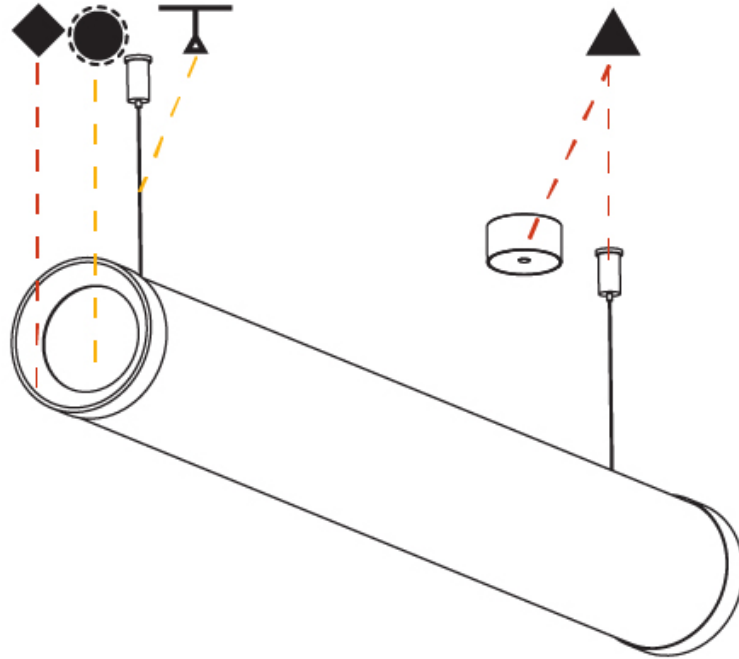

BUNGA PLUS SUSPENSION

A30700-

PROJECT	_____
TYPE	_____
SPECIFIER	_____
QUANTITY	_____
DATE	_____

A