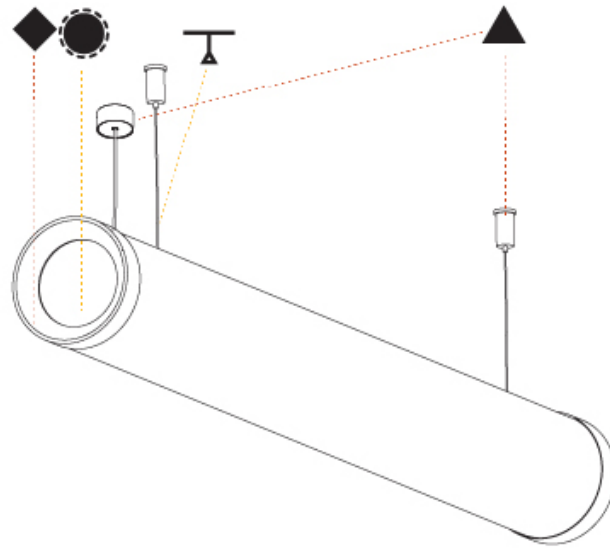

BUNGA PLUS SUSPENSION

A30704-

PROJECT	_____
TYPE	_____
SPECIFIER	_____
QUANTITY	_____
DATE	_____

A